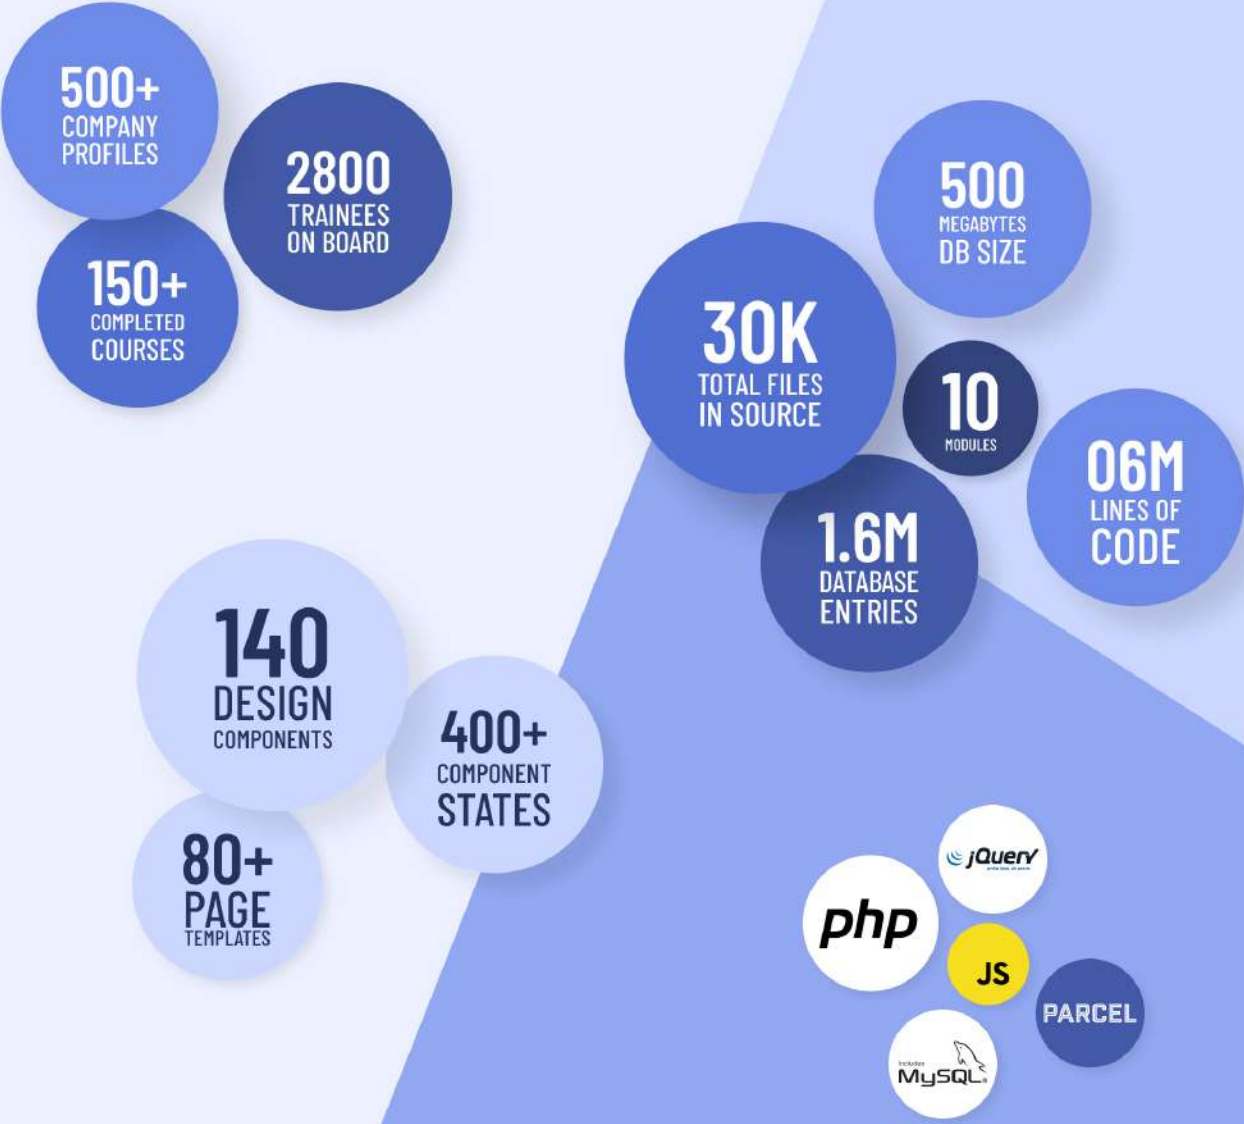

1.6M
DATABASE
ENTRIES

06M
LINES OF
CODE

php

jQuery

JS

MySQL

PARCEL

Facts and Figures